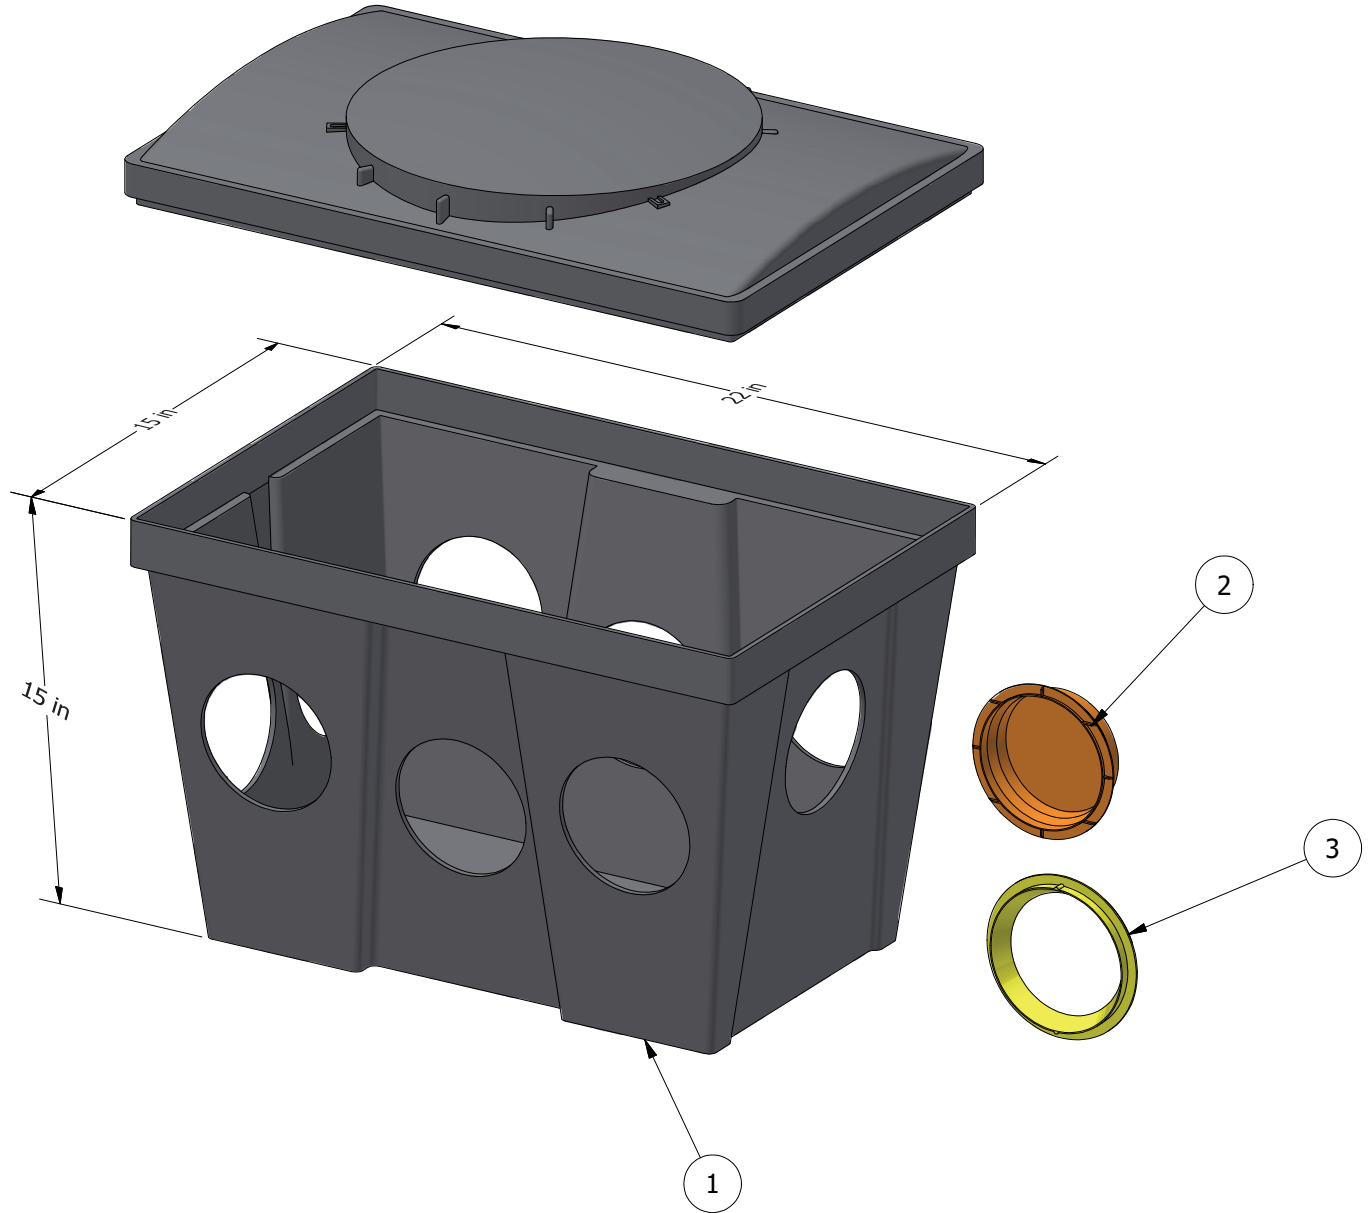

PRINT/PART NO.  
AKS10900

PART DESCRIPTION  
DISTRIBUTION BOX, 9HD2

PART WEIGHT  
N/A lbs

REV  
002

DATE  
1/6/2023

THIS DRAWING IS THE SOLE PROPERTY OF AK INDUSTRIES, INC.

PARTS LIST

ITEM	PART NUMBER	DESCRIPTION	ITEM QTY
1	AKR100150	DISTRIBUTION BOX, 9HD2	1
2	AKR00135	PLUG for UNUSED HOLES P-10 ORANGE	4
3	AKR00268	PLUG, TUF-TITE S-35 YELLOW	5